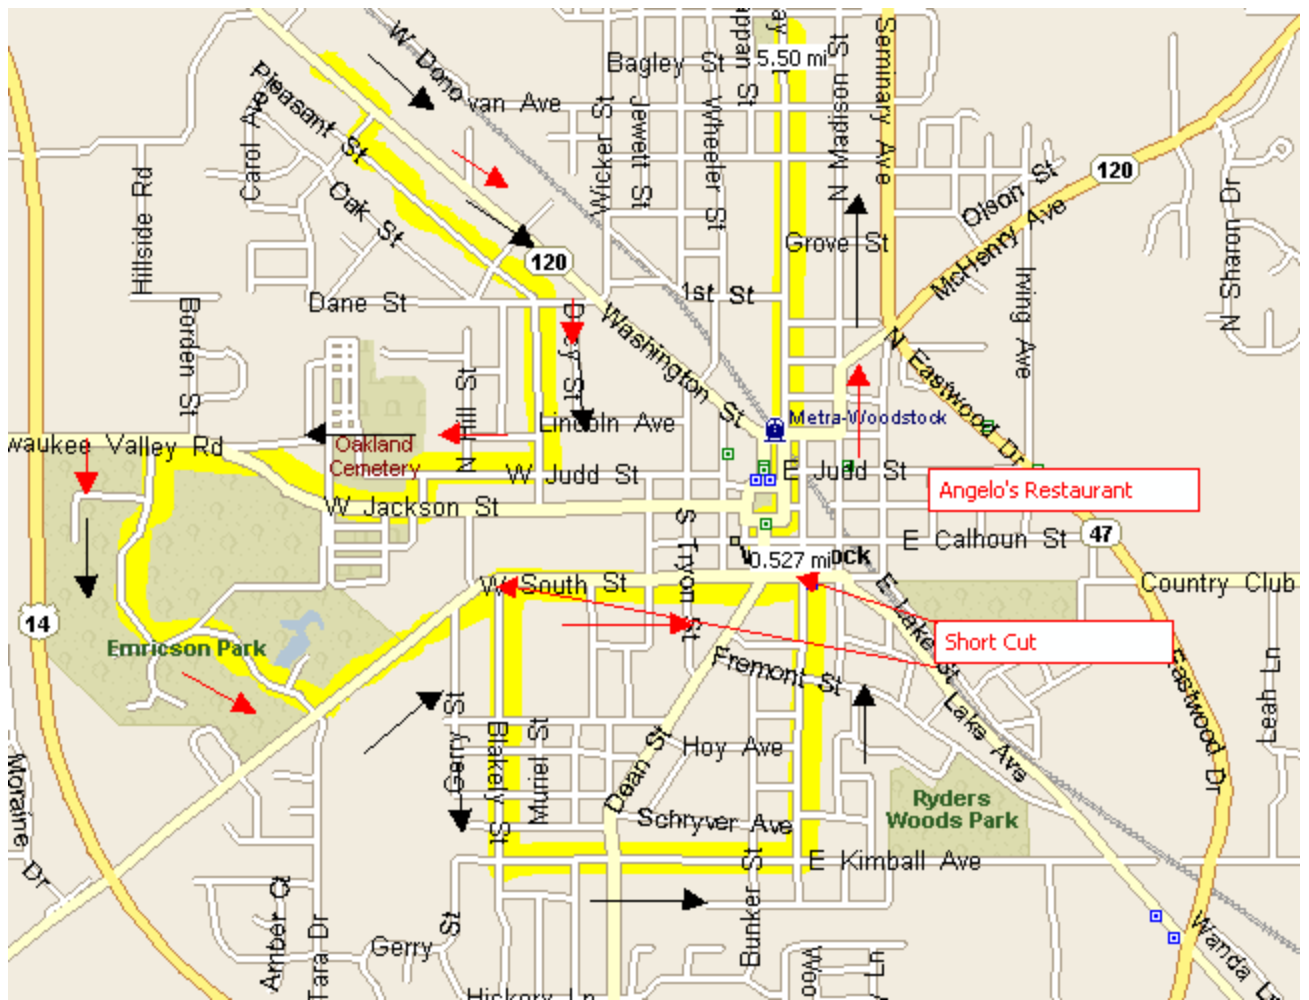

Start and Finish at the Canoe Basin Wonder Lake

7.46 mi

22.7 mi

Eat at Angelo's Rest. Woodstock

Short Cut

Bull Valley

		34 miles
L	0	Depart Canoe Basin. Keystone Rd. Wonder Lake
L	0.1	Barnard Mill Rd
R	0.4	Howe Rd
R	2.4	Greenwood Rd
L	2.7	Thayer Rd
L	7.3	McCauley Rd
L	9.4	Jankowski Rd
R	11.3	Raycraft Rd
R	13.6	Charles Rd
L	14.3	Lamb Rd
L	16.6	SR-120 [Washington St]
R	17.4	Mary Anne St
L	17.4	Pleasant St
R	18.2	W Judd St
L	18.4	Oakland Ave
R	18.5	W Jackson St,
L	18.6	Enter Emricson Park
L	19	South St. Exit Emricson Park
R	19.5	Blakely St
L	19.9	Kimball Ave
L	20.4	S Jefferson St
L	21	E Calhoun St
R	21.1	Dean st.
Eat	21.1	At Angelo's Restaurant. In the Square
L	21.4	N Benton St Exit Square
Continue	21.6	road name changes to Clay St
Fork R	22.8	Locust Ave
R	23	SR-47
L	23	St Johns Rd
L	23.6	Raffel Rd
R	23.7	Banford Rd
L	24.4	N Queen Anne Rd
R	27.4	Aavang Rd
L	28.4	Greenwood Rd
R	29	Wondermere Rd
L	30.1	Thompson Rd
R	30.6	W Wonder Lake Rd
R	32.3	Howe Rd
L	33.3	Barnard Mill Rd
R	33.6	Keystone Rd
	33.9	Arrive Canoe Basin, Keystone Rd, Wonder Lake

		33 miles
L	0	Depart Canoe Basin. Keystone Rd. Wonder Lake
L	0.1	Barnard Mill Rd
R	0.4	Howe Rd
R	2.4	Greenwood Rd
L	2.7	Thayer Rd
L	7.3	McCauley Rd
L	9.4	Jankowski Rd
R	11.3	Raycraft Rd
R	13.6	Charles Rd
L	14.3	Lamb Rd
L	16.6	SR-120 [Washington St]
R	17.4	Mary Anne St
L	17.4	Pleasant St
R	18.2	W Judd St
L	18.4	Oakland Ave
R	18.5	W Jackson St,
L	18.6	Enter Emericson Park
L	19	South St. Exit Emericson Park
L	20	Dean st.
Eat	20.1	At Angelo's Restaurant, In the Square
L	20.4	N Benton St Exit Square
Continue	20.6	road name changes to Clay St
Fork R	21.8	Locust Ave
R	22	SR-47
L	22	St Johns Rd
L	22.6	Raffel Rd
R	22.7	Banford Rd
L	23.4	N Queen Anne Rd
R	26.4	Aavang Rd
L	27.4	Greenwood Rd
R	28	Wondermere Rd
L	29.1	Thompson Rd
R	29.6	W Wonder Lake Rd
R	31.3	Howe Rd
L	32.3	Barnard Mill Rd
R	32.6	Keystone Rd
	32.9	Arrive Canoe Basin, Keystone Rd, Wonder Lake